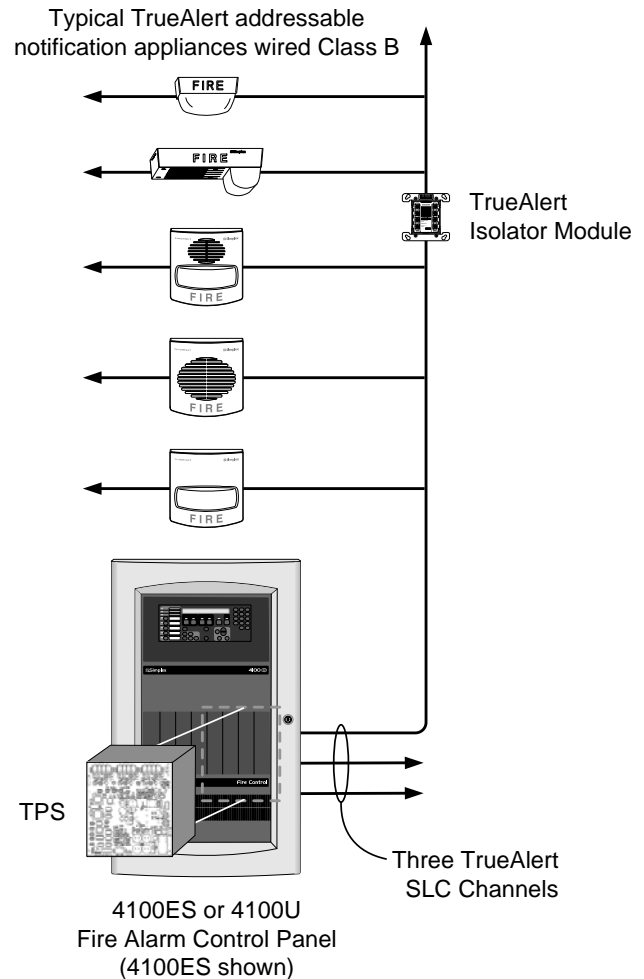

#### For installed system mounting in Simplex® 4100ES or 4100U fire alarm control panels:

- Provides three, 3 A, Class B SLCs (Special Application rating)
- Compatible with TrueAlert and TrueAlert ES addressable notification appliances, TrueAlert Isolator Modules, and TrueAlert Adapter Modules
- Note: Limitations apply when controlling TrueAlert ES appliances (refer to details on page 2)
- Class A operation is available using option module 4100-5124
- Four block module size, mounts in expansion bay blocks on right side
- For new fire alarm panel applications with addressable notification, refer to data sheet S4100-0100
- For additional TrueAlert addressable notification reference refer to data sheet S4009-0003

### TrueAlert Addressable Notification

TrueAlert Power Supplies provides three, 3 A Class B Signaling Line Circuits (SLCs) for controlling and powering addressable notification appliances. With addressable appliances, Class B wiring can be “T-tapped” for easier wiring and reduced wire run lengths. Appliances include horns, strobes, and combination units.

TrueAlert Power Supply Reference Drawing

\* Listed by the California State Fire Marshal (CSFM) pursuant to Section 13144.1 of the California Health and Safety Code. See CSFM Listing 7165-0026:251 for allowable values and/or conditions concerning material presented in this document. Accepted for use – City of New York Department of Buildings – MEA35-93E. Additional listings may be applicable, contact your local Simplex product supplier for the latest status. Listings and approvals under Simplex Time Recorder Co. are the property of Tyco Fire Protection Products.